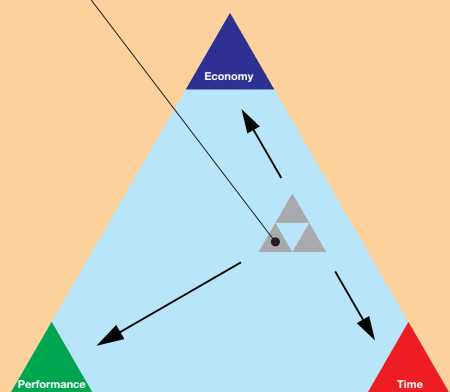

Wash Triangle technology

The Washer-Dryers are supplied with program libraries suitable for in-house laundries within the hospitality and healthcare sectors (OPL) and apartment house laundries (AHL). The machines can be configured to suit your needs: Using “Economy” programs help to reduce your running costs. Alternatively, should your needs change, you can reconfigure your machine from the library using “Time” or “Performance”- focused programs. Assign your most frequently used programs to the Quick Start function. One push is enough to obtain clean and dry linen – it can’t get any easier!

Program Combinations		WD AHL	WD OPL	WD COIN
		5A	5G	5L
Program technology		Wash Triangle	Wash Triangle	Special
Wash-Dry programs	no:s	15	15	5
Washing only	no:s	10	7	5
Drying only (time controlled)	no:s	3	3	3
Automatic Weighing System	AWS	•	•	•
Voice Guidance System	VGS (optional)	o	-	o

AHL = apartment house laundries

OPL = in-house laundries (hospitality, healthcare)

COIN = laundrettes

Wash Triangle = programs from the “library” can be activated according to customer needs

Special = efficient programs specially developed for laundrettes

• standard
o option
- not available