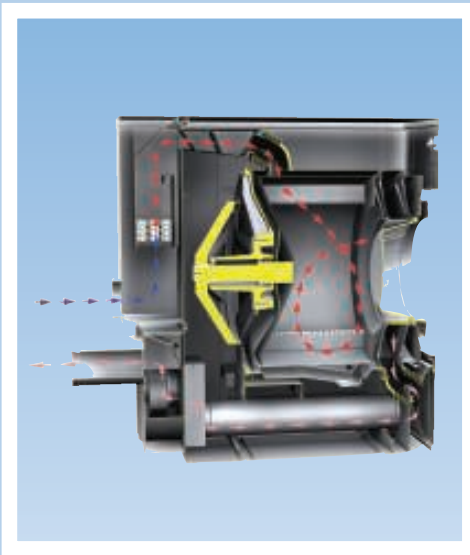

Designed for you

Two air intake alternatives are possible:

- Fresh air from outside - in this case the machine is pre-arranged to be connected to the inlet pipe (see illustration)
- Air from the room - in this case the air is forced to pass over the drum. The air is pre-heated, thus saving energy