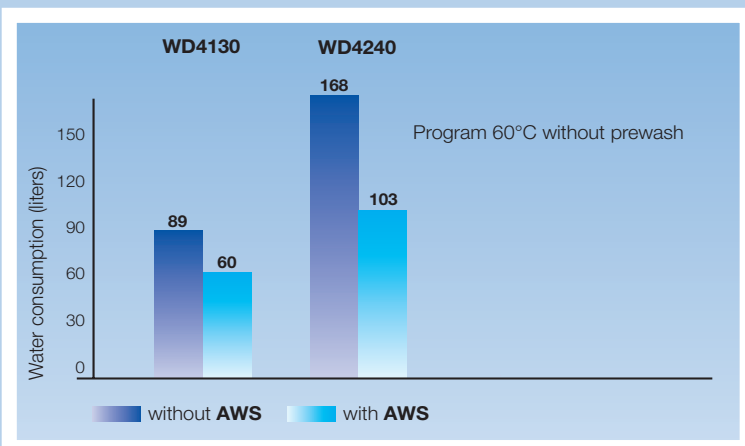

Designed for you

Two air intake alternatives are possible:

- Fresh air from outside - in this case the machine is pre-arranged to be connected to the inlet pipe (see illustration)
- Air from the room - in this case the air is forced to pass over the drum. The air is pre-heated, thus saving energy

Increased efficiency

The fan speed can be adjusted in order to fit with the exhaust duct length thus facilitating installing operations. In addition, thanks to the air flow optimisation, the drying efficiency is increased.